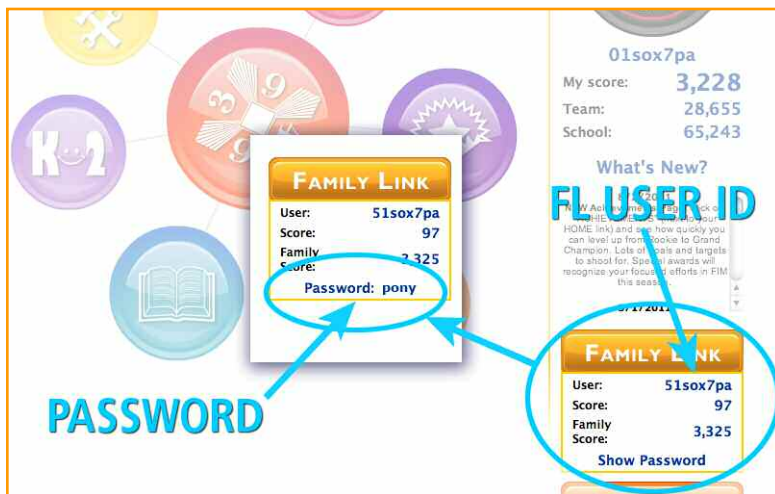

First In Math® Online Program

FAMILY LINK™ Parental Involvement Component*

- Involves parents in math education.
- Requires minimal time investment for educators.

Family Link™ gives student's family members full access to the First In Math® Online Program!*

Students will be provided with one FAMILY LINK™ User ID and Password to be given to Mom, Dad or sibling, so that families can sample this unique, online math supplement.

Print out our informational Parents Flyer from your Team Leader Home Page and use it to encourage parents to visit the site. The flyer has space for the student to write in the FAMILY LINK User ID, and also reminds parents that if they are "stuck" to ask their child for help—it's a great way to encourage communication and actually helps students learn and gain confidence.

Easy distribution

1. Family Member's User ID/Password are displayed on Student Home Page.
2. Student writes down the Family Link User ID/Password combo and gives it to parent or other family member.

Family Link data is displayed on the Student's Home Page.